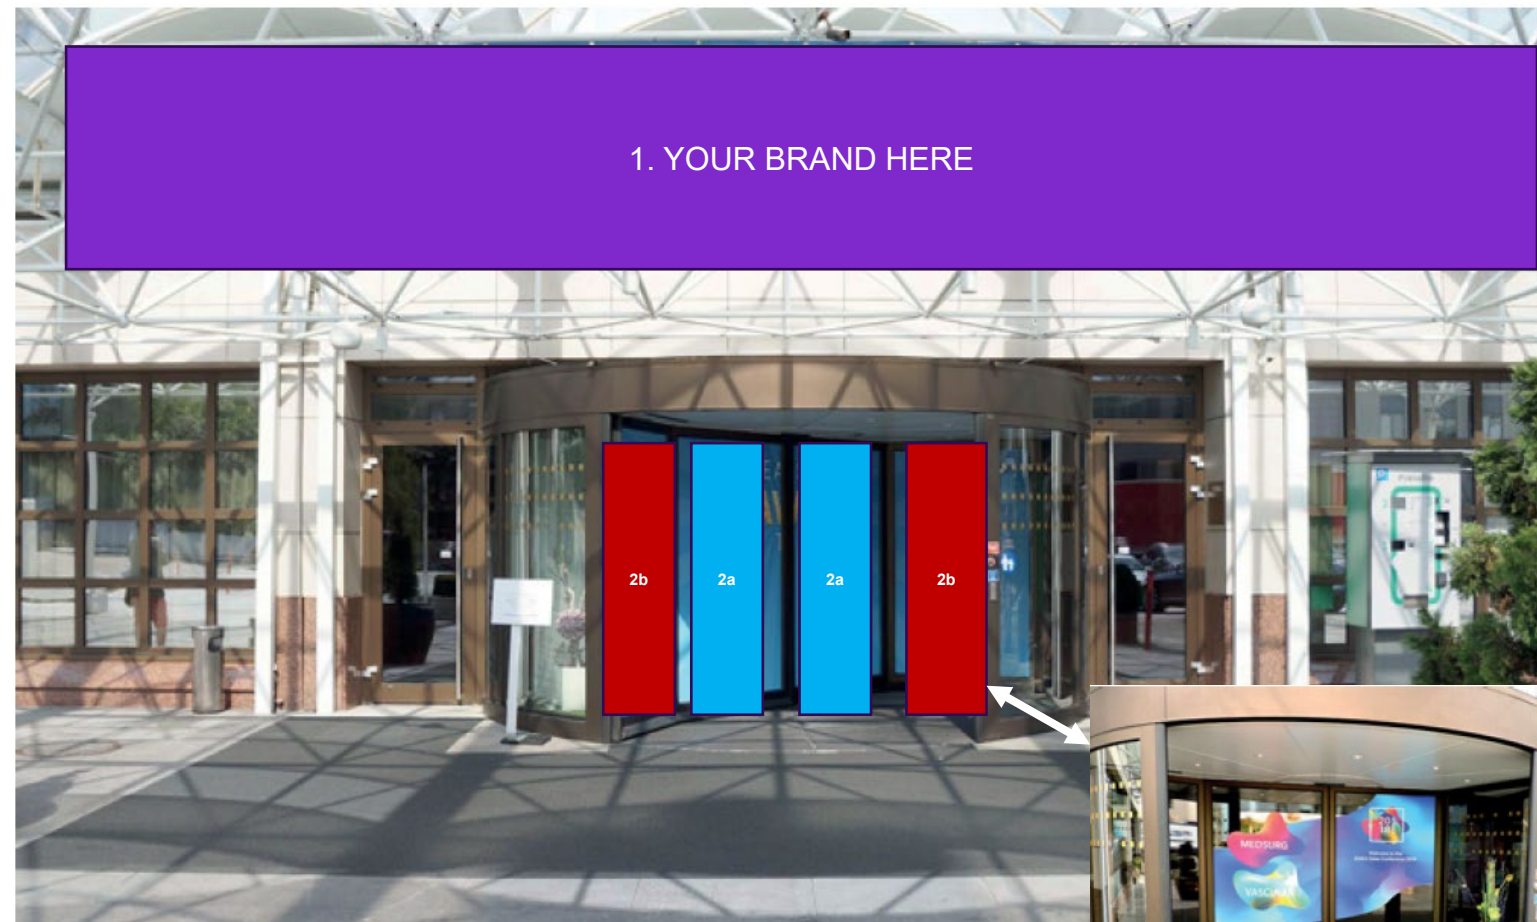

GEO PRAGUE 2025

VENUE BRANDING OPTIONS

GLOBAL EQUITY ORGANIZATION
the future of global employee compensation

EVENT BANNER GROUP ENTRANCE

All external events depart and return to the Group Entrance including the Opening Night Party, GEO Awards and Medieval Dinner

1. Top banner: \$5,000
2. Revolving doors (branded both sides):
 - a - Central panels x 2: \$2,500
 - b - Side panels x 2: \$2,500

GLOBAL EQUITY ORGANIZATION
the future of global employee compensation

FLAGS GROUP ENTRANCE