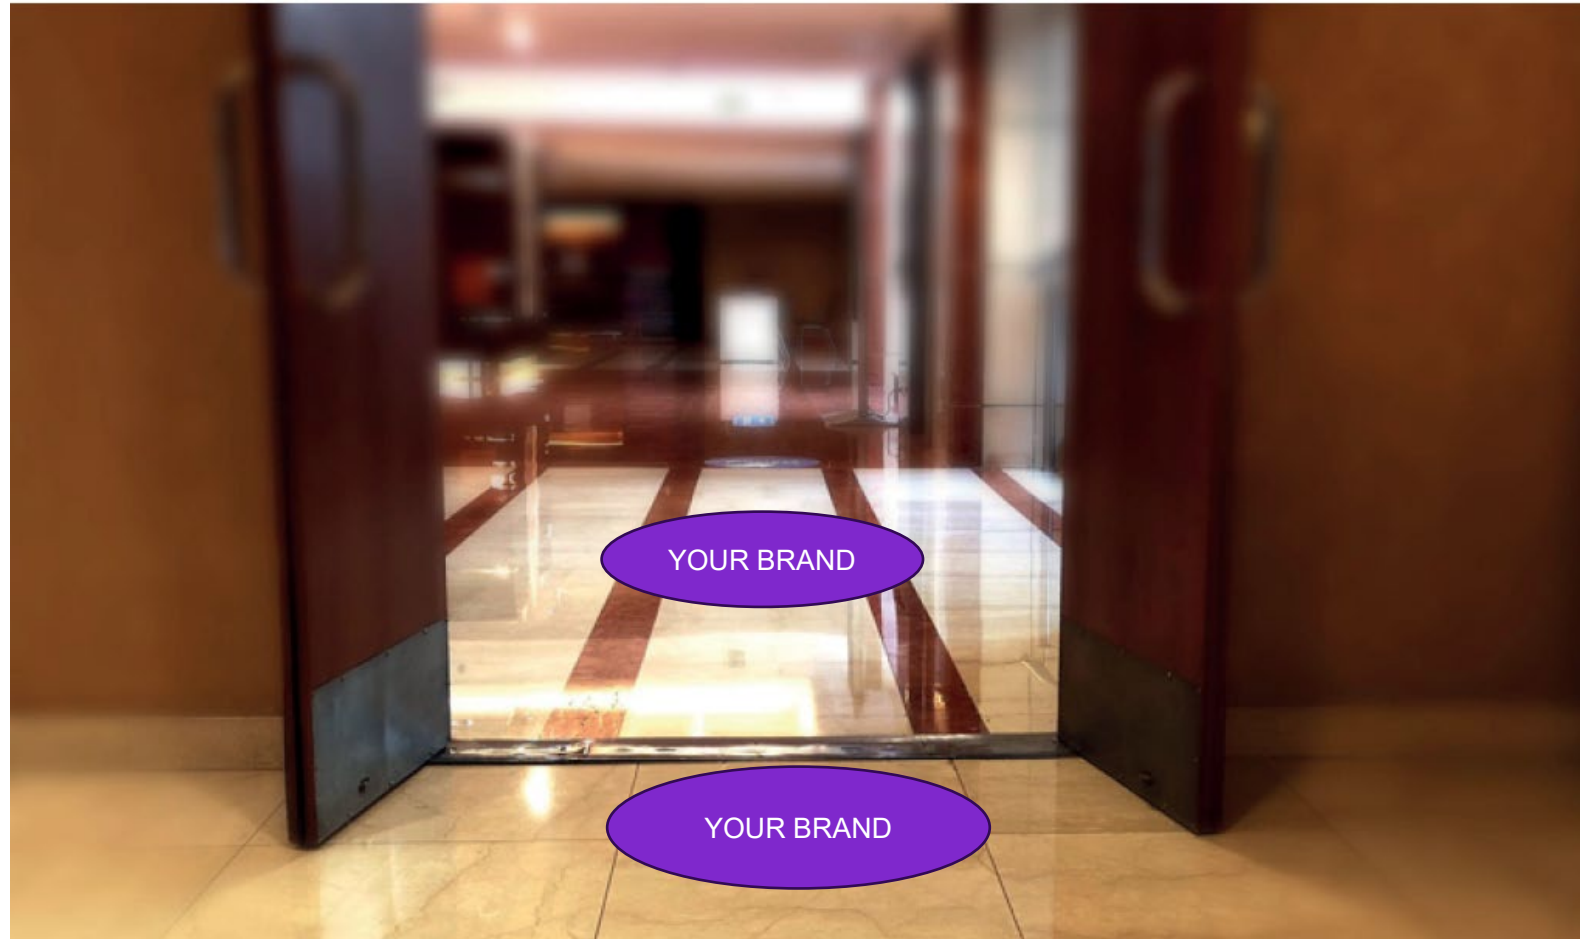

LIFT DOORS LOWER LOBBY/LOBBY

Six opportunities
available on each of
Lobby and Lower Lobby

Per lift door: **\$3,000**

GLOBAL EQUITY ORGANIZATION
the future of global employee compensation

FLOOR STICKERS ALL EVENT SPACES

Shape and size to be
agreed and priced
accordingly

Per sticker: from \$750

GLOBAL EQUITY ORGANIZATION
the future of global employee compensation

DISPLAY CONGRESS HALL FOYER

Registration, food, drinks and networking will take place in the foyer, the space outside the Exhibit Hall and on-stage events

Light board with sides: **\$15,000**

GLOBAL EQUITY ORGANIZATION
the future of global employee compensation

COLUMNS CONGRESS HALL FOYER

Registration, food, drinks and networking will take place in the foyer, the space outside the Exhibit Hall and on-stage events